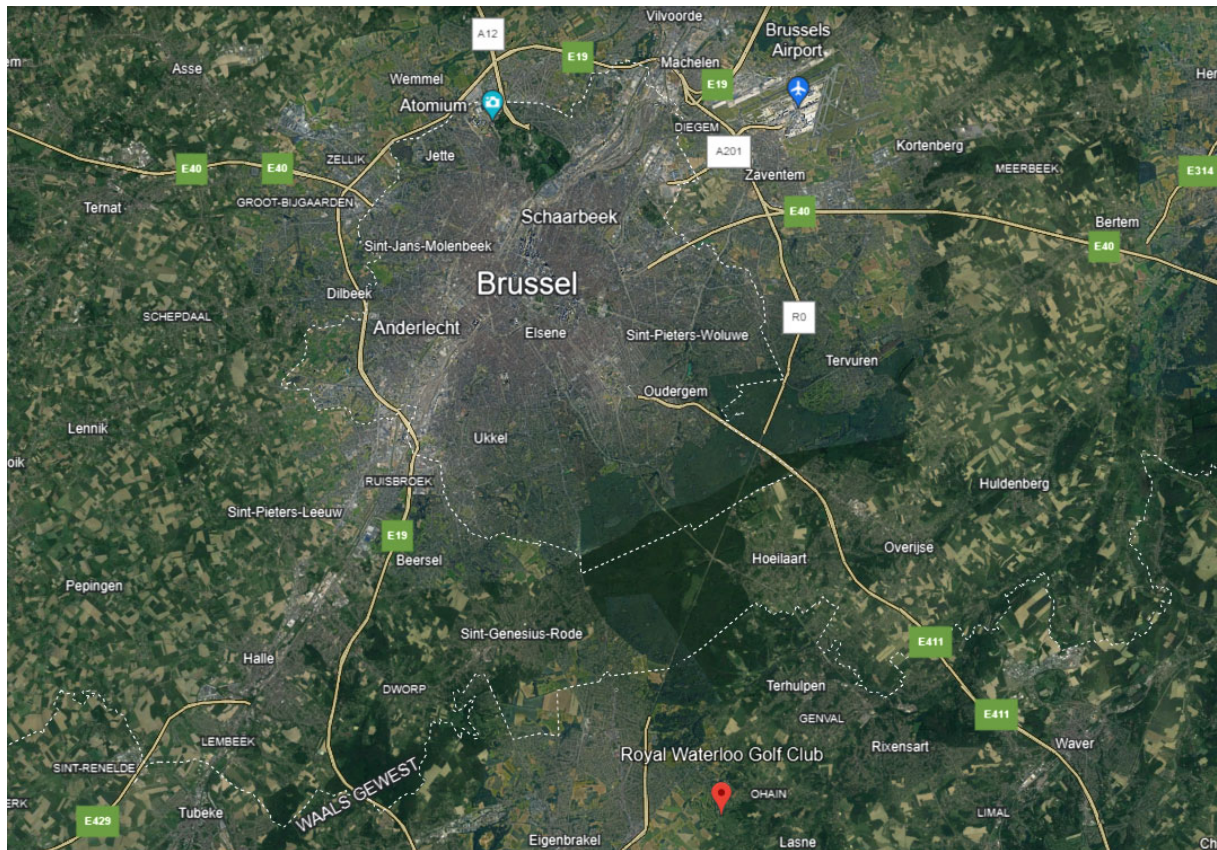

Other courses nearby Brussels Airport:

Brabantse Golf, 7km, www.brabantsegolf.be

The National, 9 km, www.thenationalgolf.be

Royal Keerbergen GC, 26 km, www.royalkeerbergengolfclub.be

Royal Golf Club of Belgium, 12 km, www.rgcb.be

Royal Bercuit GC, 39 km, royalbercuitgolfclub.be

Brussels centre to Royal Waterloo Golf Club: 28 km